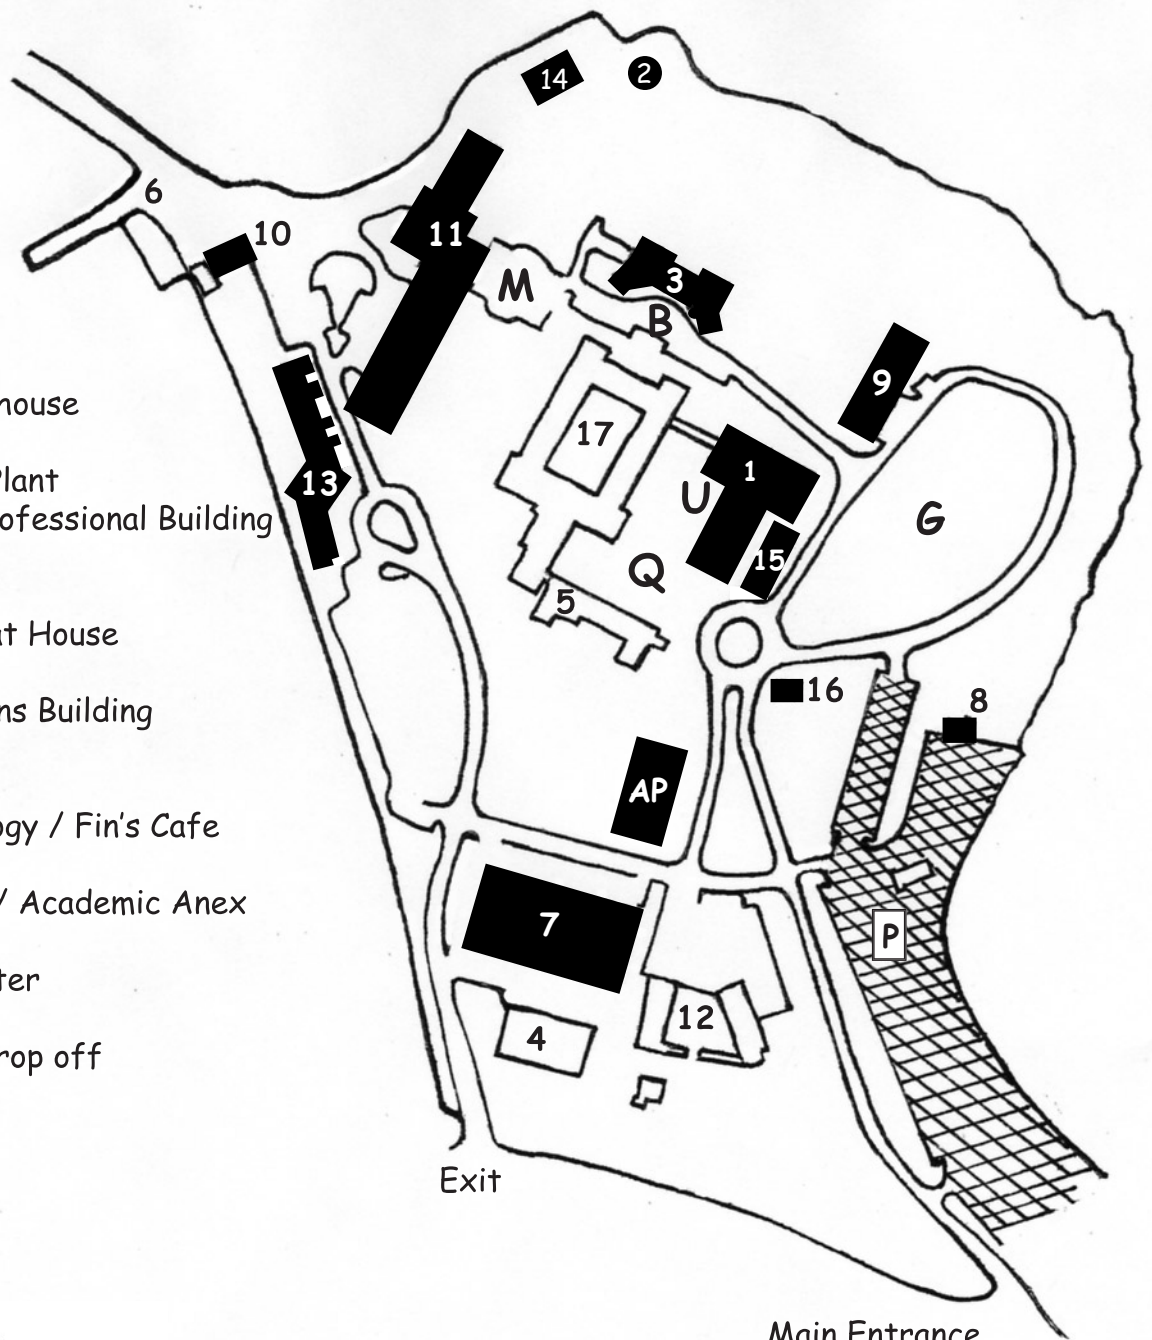

# UConn Avery Point

- 1. Academic Building
- 2. Avery Point Lighthouse
- 3. Branford House
- 4. Central Utilities Plant
- 5. Community and Professional Building
- 6. Dock
- 7. Gym
- 8. John Gardner Boat House
- 9. Library
- 10. Marine Operations Building
- 11. Marine Sciences
- 12. Physical Plant
- 13. Project Oceanology / Fin's Cafe
- 14. Rankin Lab
- 15. Student Center / Academic Anex
- 16. University Police
- 17. USCG R & D Center
- AP. Batting Cages
- B. Bus Pick up and Drop off
- G. Green
- M. Plaza
- P. Student Parking
- Q. Quad
- U. UConn Bookstore

Take I-95 north/south to Exit 87, Clarence Sharp Highway.

Continue on Clarence Sharp Highway; turn right at the second traffic light.

At the next traffic light, turn left on to Benham Road.

Proceed for about 1.5 miles to the entrance of the Avery Point Campus.